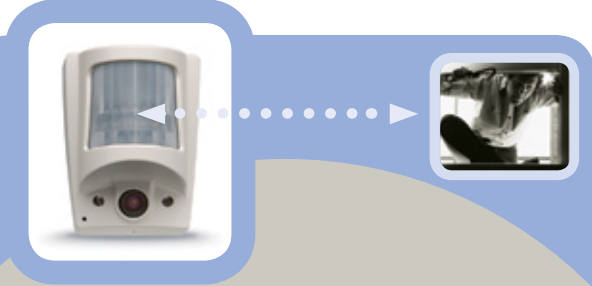

www.videofied.com.au

©2009 RSI Video Technologies Videofied® is a Registered Trademark of RSI Video Technologies MotionViewer™ is a Trademark of RSI Video Technologies 9FCNT014-1